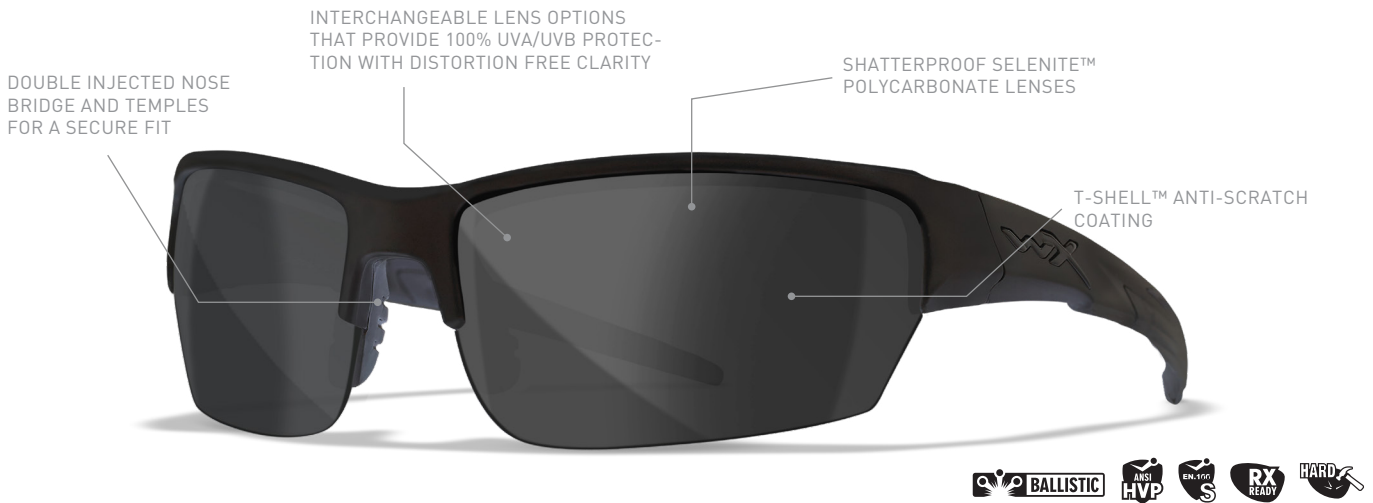

# WX SAINT

**CHANGEABLE**

- MIL-PRF-32432
- STANAG 2920/4296
- ANSI Z.87
- EN166S

Move fast and effectively, without compromising your safety! As the smallest fitting semi-rimless design in our Changeable series, the WX SAINT's sporty attitude and cool design, including its rubberized temples and nose pads for non-slip comfort and fit, combines its aptitude for protection with

comfort and style. Need to adjust to different lights? No problem! WX SAINT comes in either a one, two or three-lens kit, and with the sleek frame, you can easily swap out the lenses to match your needs.

**STANDARD LENSES** \*LIGHT TRANSMISSION VARIES +/- 3% DEPENDING ON MODEL

	GREY	SELENITE™ POLYCARBONATE	WEIGHT: 12 GRAM	LT: 15%*	COATING: HARD COATING
	CLEAR	SELENITE™ POLYCARBONATE	WEIGHT: 12 GRAM	LT: 89%*	COATING: HARD COATING
	LIGHT RUST	SELENITE™ POLYCARBONATE	WEIGHT: 12 GRAM	LT: 52%*	COATING: HARD COATING
	POLARIZED BLUE MIRROR	SELENITE™ POLYCARBONATE	WEIGHT: 11 GRAM	LT: 11%*	COATING: HARD COATING, ANTI-REFLECT, HYDROPHOBIC